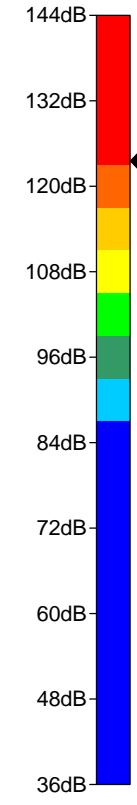

3D plot

Live
250 Hz
8.0 dBu

SPL calculation

Resolution:
Highest SPL:

Signal selection

Level (dBu):
Frequency:
Show interferences:

Air absorption

On / Off:
Temperature:
Humidity: