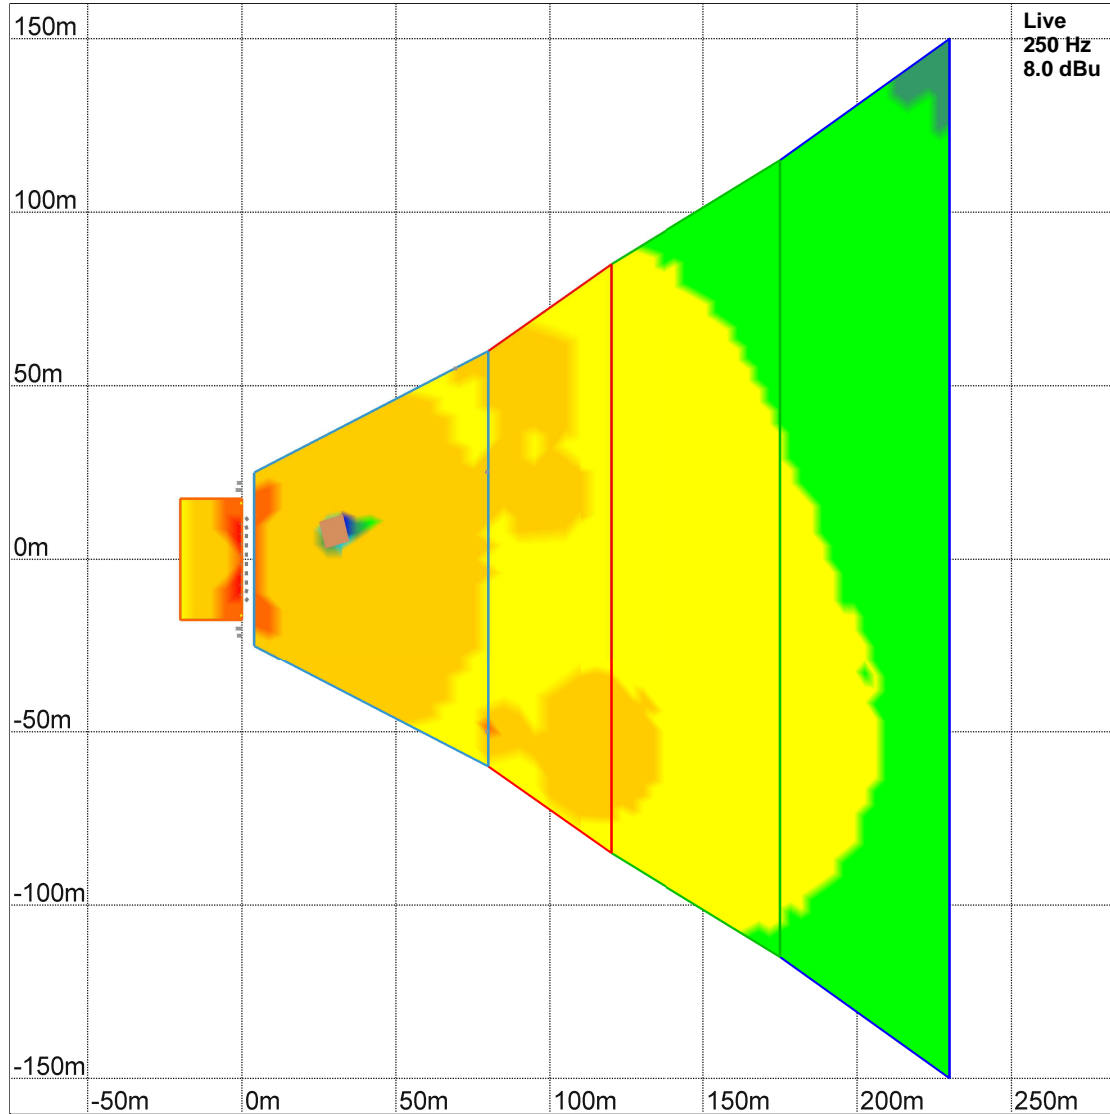

3D plot

Live
250 Hz
8.0 dBu

SPL calculation

Resolution:
Highest SPL:

Signal selection

Level (dBu):
Frequency:
Show interferences:

Air absorption

On / Off:
Temperature:
Humidity: